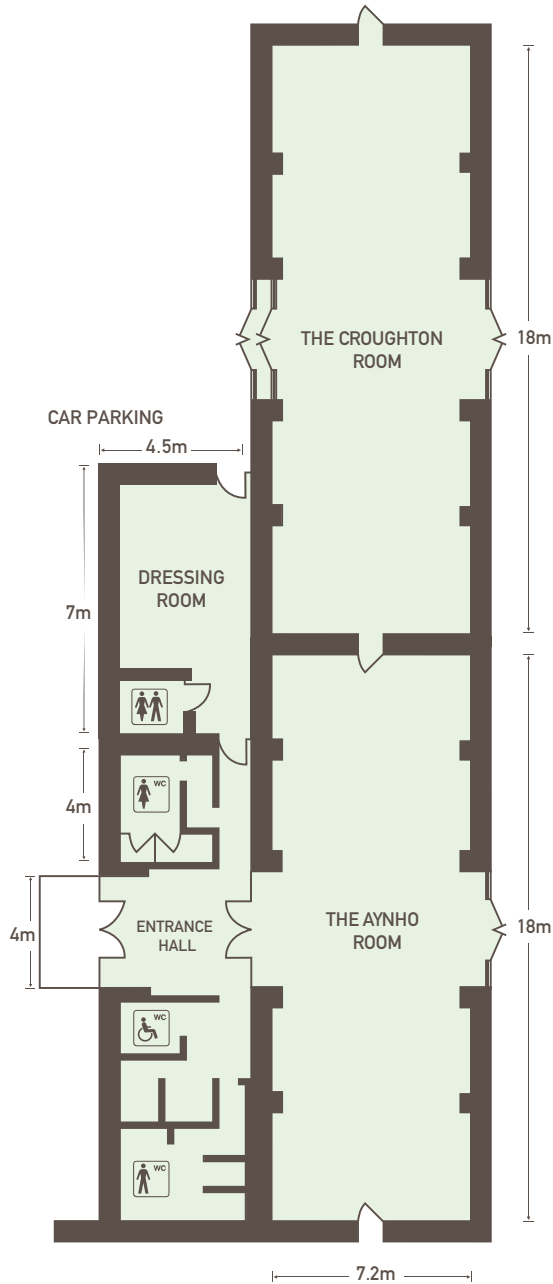

Room layout

Overall venue capacity is 200 guests

	Civil Ceremony	Sit Down Meal
Croughton Room	140	140
Aynho Room	50	40
Patio Room		30

You have exclusive use of the venue and the barns can not be hired out separately.