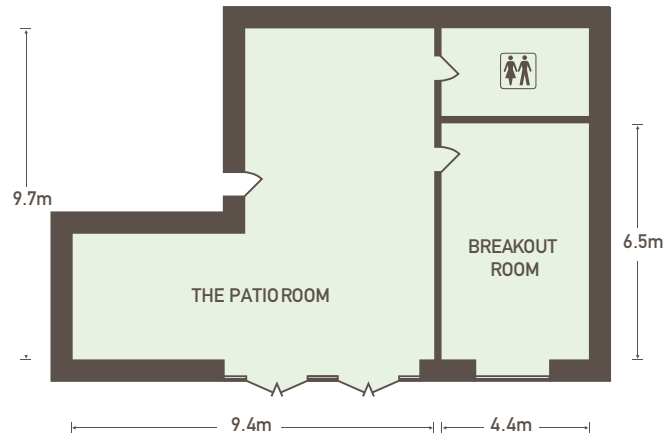

Room layout

Overall venue capacity is 200 guests

	Civil Ceremony	Sit Down Meal
Croughton Room	140	140
Aynho Room	50	40
Patio Room		30

You have exclusive use of the venue and the barns can not be hired out separately.